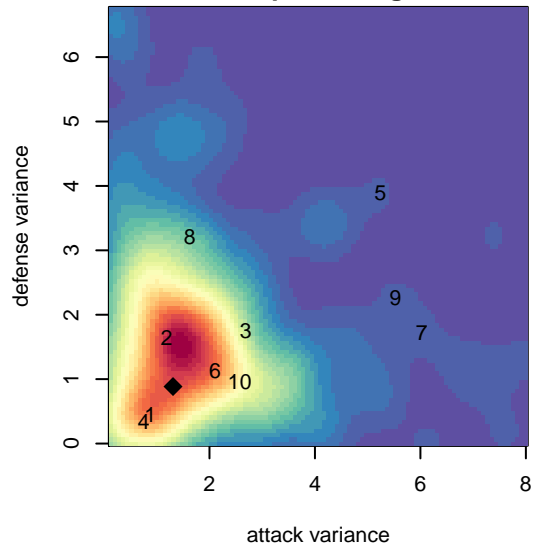

# Washington Timbers White 1 G03

Washington Timbers  
 Vancouver, WA  
 G03 total strength=1166  
 attack=5.88 defense=2.14  
 spr league = PTT Win G03 Div 1 White

alt names used:  
 WASHINGTON TIMBERS FC 03G WHITE 1  
 WTFC G03 White 1  
 WA Timbers 03G White 1

Venues played:  
 2017 PCU Summer Classic Bronze  
 2017 Mt Hood Challenge U15 Silver  
 2017 Summer Slam U15/U16 Bronze  
 2017 PTT Winter G03 Division 1 White

**Washington Timbers White 1 G03**  
 Dots are actual minus expected GF (blue circles) and GA (red triangles).  
 Blue line is smoothed change in attack strength. Red is smoothed change in defense strength.

**attack and defense variance (black dot)  
relative to other teams  
and top 10 in region**

**attack and defense rating  
relative to others at age  
and all opponents in last 13 months**

**Performance relative to 13 month average**