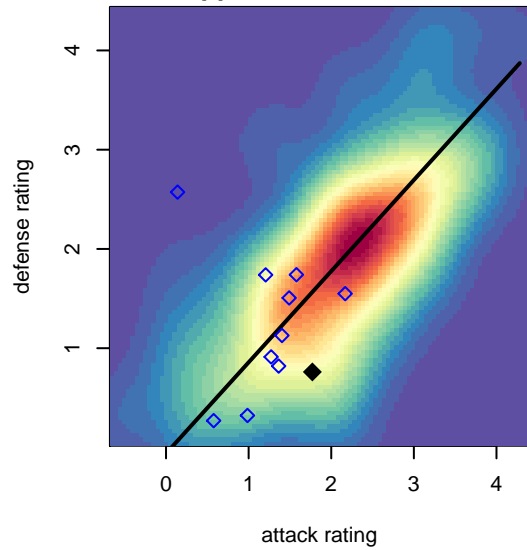

# Washington Timbers White 1 G03

Washington Timbers  
 Vancouver, WA  
 G03 total strength=1166  
 attack=5.88 defense=2.14  
 spr league = PTT Win G03 Div 1 White

alt names used:  
 WASHINGTON TIMBERS FC 03G WHITE 1  
 WTFC G03 White 1  
 WA Timbers 03G White 1

Venues played:  
 2017 PCU Summer Classic Bronze  
 2017 Mt Hood Challenge U15 Silver  
 2017 Summer Slam U15/U16 Bronze  
 2017 PTT Winter G03 Division 1 White

**Washington Timbers White 1 G03**  
 Dots are actual minus expected GF (blue circles) and GA (red triangles).  
 Blue line is smoothed change in attack strength. Red is smoothed change in defense strength.

**attack and defense variance (black dot)  
relative to other teams  
and top 10 in region**

**attack and defense rating  
relative to others at age  
and all opponents in last 13 months**

**Performance relative to 13 month average**